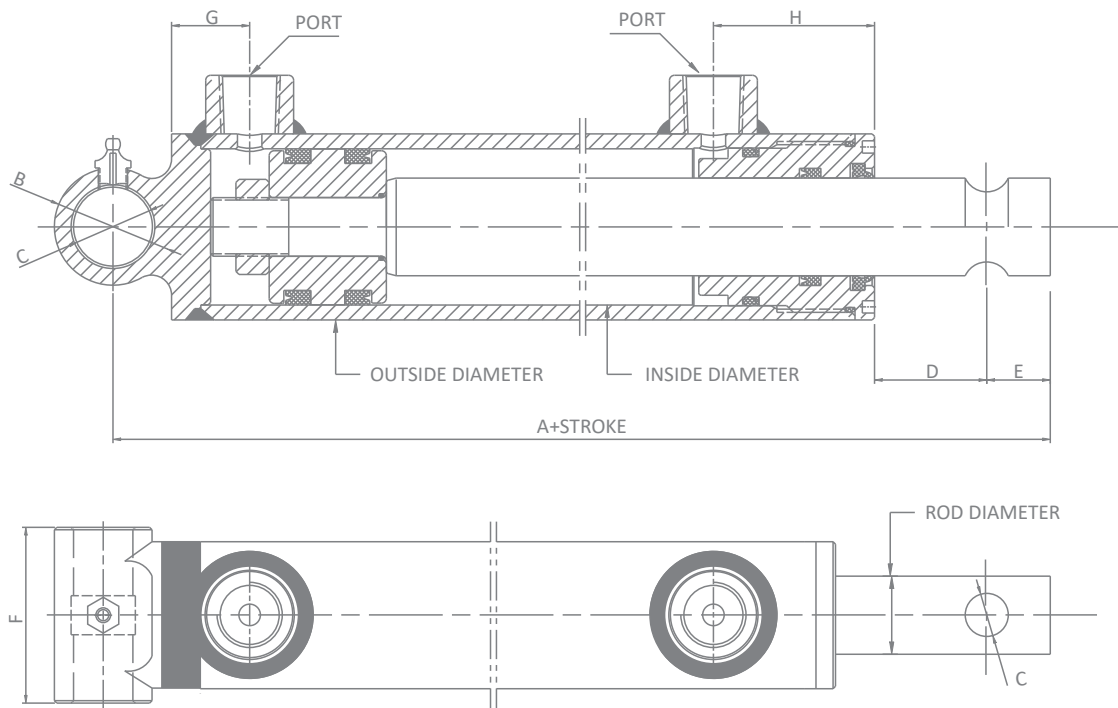

WELDED HYDRAULIC CYLINDERS WITH 3000PSI

PART NUMBER	INSIDER DIAMETER	OUTSIDER DIAMETER	A	B	C	D	E	F	G	H	ROD DIAMETER	PORT
6053015-	1.50"	2.00"	7.00"	1.25"	0.64"	2.43"	0.62"	2.00"	0.81"	1.87"	1.00"	SAE#6
6053020-	2.00"	2.50"	8.00"	1.25"	0.76"	3.37"	0.75"	2.50"	0.81"	1.87"	1.25"	SAE#8
6053025-	2.50"	3.00"	8.00"	1.25"	0.76"	3.12"	0.75"	3.00"	0.81"	2.06"	1.50"	SAE#8
6053030-	3.00"	3.50"	8.00"	1.50"	1.01"	2.56"	1.00"	3.50"	0.81"	2.18"	1.50"	SAE#8
6053035-	3.50"	4.00"	8.00"	1.50"	1.01"	2.43"	1.00"	4.00"	0.81"	2.18"	1.75"	SAE#8
6053040-	4.00"	4.50"	9.00"	2.00"	1.26"	2.43"	1.25"	4.50"	0.81"	2.18"	2.00"	SAE#8

SEAL TEMPERATURE RANGE: -30°C/+100°C (-22°F/+212°F)

SEAL MAXIMUM SPEED: 3 FT/SEC

MAXIMUM RETRACTED WORKING PRESSURE=3000 PSI