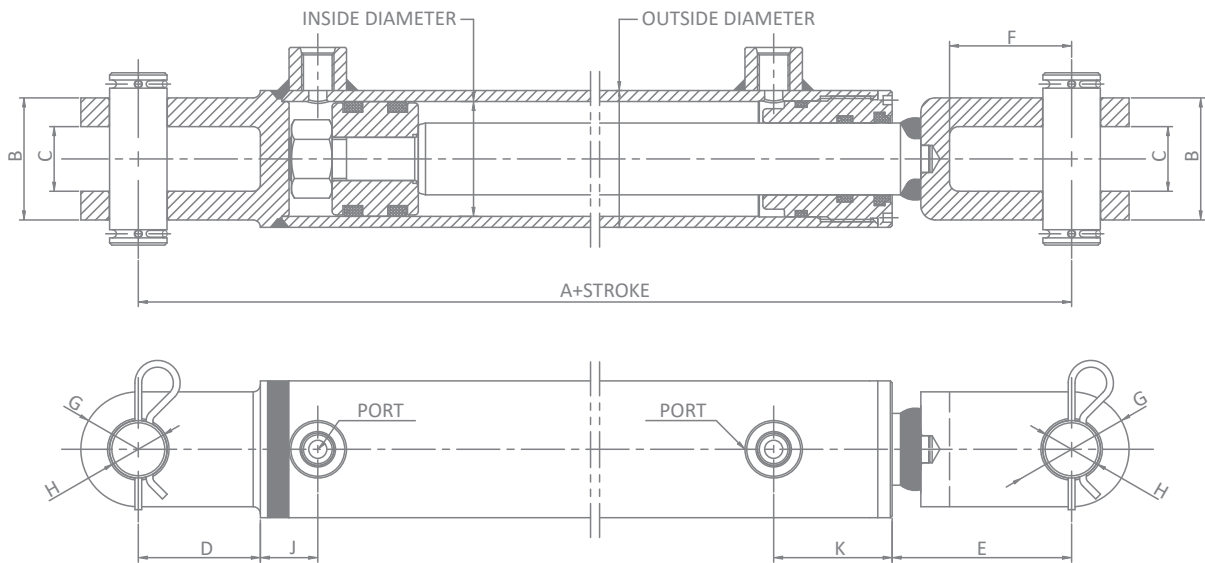

WELDED HYDRAULIC CYLINDERS WCL 3000PSI

PART NUMBER	INSIDER DIAMETER	OUTSIDER DIAMETER	*A	B	C	D	*E	F	G	H	J	K	ROD DIAMETER	PORT
6043015-	1.50"	2.00"	8.25"	1.62"	0.87"	1.37"	2.25"	1.37"	0.75"	0.76"	0.93"	1.87"	1.00"	3/8 NPT
6043020-	2.00"	2.50"	10.25"	2.12"	1.12"	2.12"	3.12"	2.12"	1.00"	1.01"	1.00"	2.06"	1.25"	3/8 NPT
6043025-	2.50"	3.00"	10.25"	2.12"	1.12"	2.12"	3.12"	2.12"	1.00"	1.01"	0.81"	2.18"	1.50"	1/2 NPT
6043030-	3.00"	3.50"	10.25"	2.12"	1.12"	2.12"	3.12"	2.12"	1.00"	1.01"	0.81"	2.18"	1.50"	1/2 NPT
6043035-	3.50"	4.00"	10.25"	2.37"	1.12"	2.00"	3.12"	2.12"	1.00"	1.01"	0.93"	2.18"	1.75"	1/2 NPT
6043040-	4.00"	4.50"	10.25"	2.37"	1.12"	1.75"	3.12"	2.00"	1.00"	1.01"	1.06"	2.18"	2.00"	1/2 NPT
6043050-	5.00"	5.50"	13.00"	3.12"	1.62"	2.25"	3.62"	2.25"	1.51"	1.51"	1.37"	2.75"	2.50"	1/2 NPT

*FOR 80.00" STROKE: *A=12.25" (2.00" TO 400" BORE)

*FOR 80.00" STROKE: *E=512" (2.00" TO .400" BORE)

*FOR 1.50" TO 5.00" BORE: SAE PORTS ARE AVAILABLE

SEAL TEMPERATURE RANGE: -30°C/+100°C (-22°F/+212°F)

SEAL MAXIMUM SPEED: 3 FT/SEC

MAXIMUM RETRACTED WORKING PRESSURE=3000 PSI